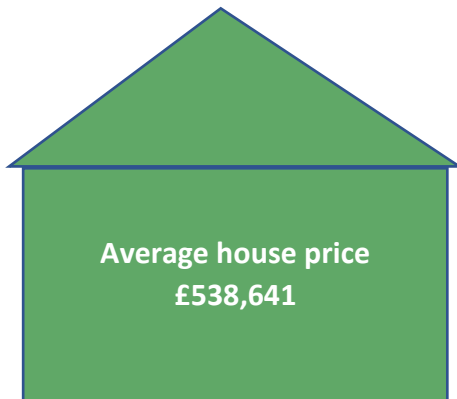

The population in Bromley is 332,800
In employment – 182,000
Employees – 157,600
Self-employed – 23,500
Unemployed – 8,500
15.17% self-employment in Bromley (compared with UK 10.7%)
Unemployment claimant rate (Aug 22) 2.9% (compared with London 4.7%; UK 3.7%)

Useful facts & Figures

- Average earnings by residents in Bromley are £787.10pw (compared with London £728.80; UK £613.10)