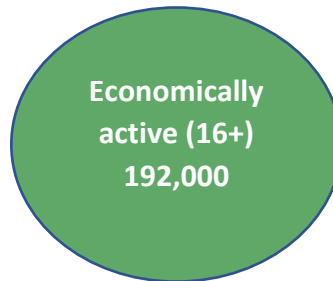

The population in Bromley is 332,800
In employment – 182,000
Employees – 157,600
Self-employed – 23,500
Unemployed – 8,500
15.17% self-employment in Bromley (compared with UK 10.7%)
Unemployment claimant rate (Aug 22) 2.9% (compared with London 4.7%; UK 3.7%)

Useful facts & Figures

- Average earnings by residents in Bromley are £787.10pw (compared with London £728.80; UK £613.10)