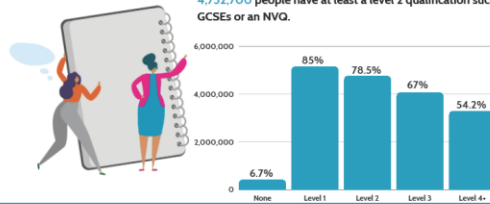

BROMLEY BEACON ACADEMY

LONDON SOUTH EAST ACADEMIES TRUST

Labour Market Information

National Careers Service

London LEP

Employment

UK - 76.4%
LEP - 75.1%

Unemployment

UK - 3.9%
LEP - 4.7%

16-64 year old population = 6,014,100
Total population = 8,908,100

Full-Time Salary

UK Average - £30,414
LEP Average - £38,272

Self-Employment

866,200 people in the region are self-employed

Apprenticeships

Qualification levels

4,752,700 people have at least a level 2 qualification such as GCSEs or an NVQ.

Where do people work right now?

Most jobs

- Science & Technology - 705,000 (13.7%)
- Wholesale & Retail - 619,000 (12%)
- Administration - 565,000 (10.9%)
- Health & Social Care - 530,000 (10.3%)
- Accommodation & Food - 436,000 (8.4%)

Fewest jobs

- Arts & Entertainment - 128,000 (2.5%)
- Manufacturing - 112,000 (2.2%)
- Electricity, Gas & Air - 19,000 (0.4%)
- Water, Sewerage & Waste - 14,000 (0.3%)
- Mining, Quarrying & Utilities - 3,000 (0.1%)

Growth Sectors

- Professional Services
- IT and Cyber Security
- Health and Social Care
- Construction
- Creative and Digital