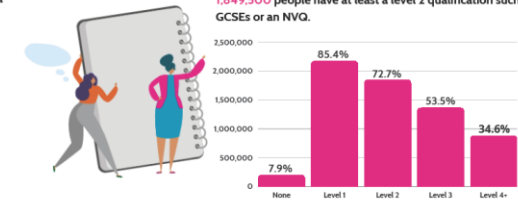

Qualification levels

1,849,500 people have at least a level 2 qualification such as GCSEs or an NVQ.

Where do people work right now?

Most jobs

- Wholesale & Retail - 282,000 (17.7%)
- Health & Social Care - 224,000 (14.1%)
- Education - 159,000 (10%)
- Administration - 129,000 (8.1%)
- Accommodation & Food - 118,000 (7.4%)

Fewest jobs

- Arts & Entertainment - 41,000 (2.6%)
- Real Estate - 25,000 (1.6%)
- Water, Sewerage & Waste - 16,000 (1%)
- Electricity, Gas & Air - 3,500 (0.2%)
- Mining, Quarrying & Utilities - 600 (0.02%)

Growth Sectors

- Health and Social Care
- Construction
- Manufacturing
- IT, Digital & Creative
- Professional, scientific & technical